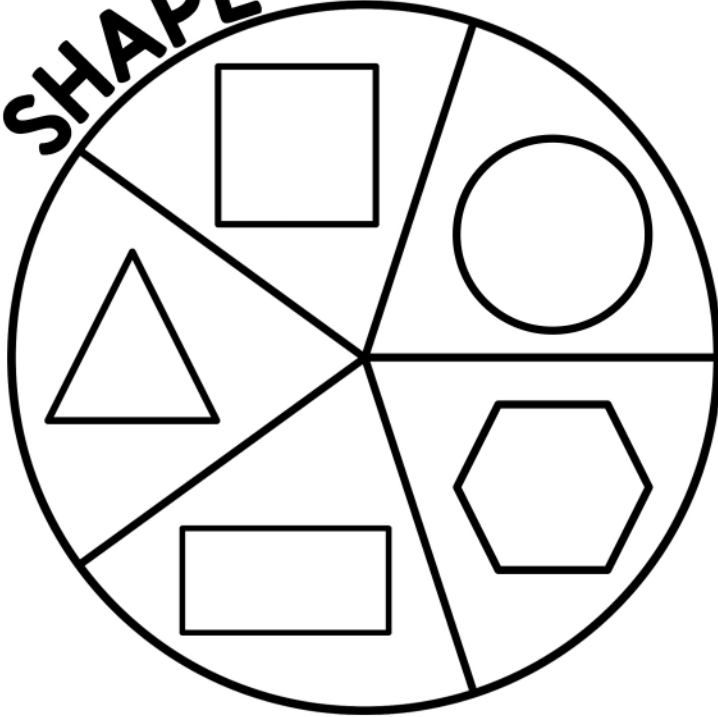

# Attribute Spin Game

**SHAPE**

**SIZE**

**LARGE**

**SMALL**

**MEDIUM**

**THICKNESS**

**THICK**

**THIN**

**COLOR**

**RED**

**BLUE**

**YELLOW**