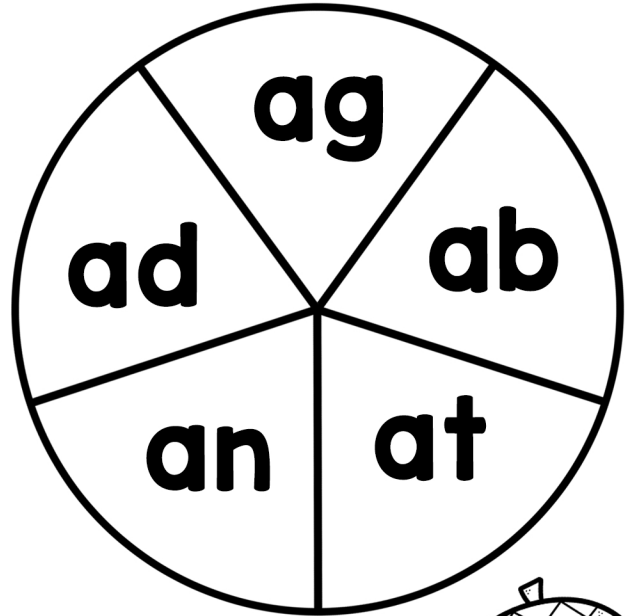

SPIN & STAMP

C-V-C Short A

Spin once from each spinner. Combine the results and stamp the word below:

+

REAL:

NONSENSE: