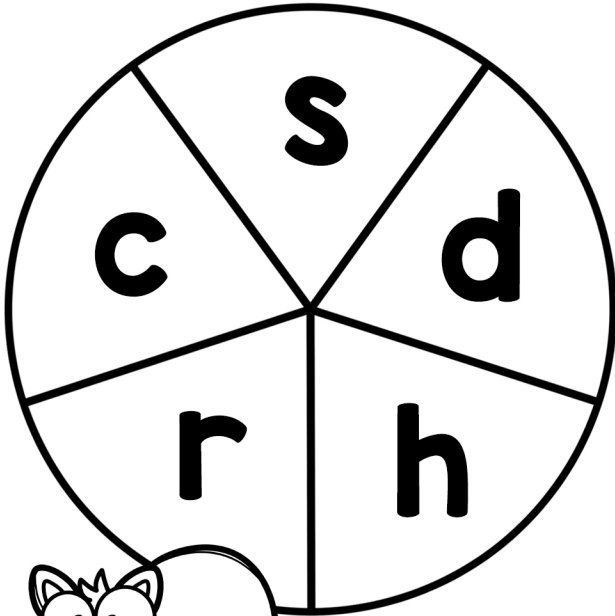

SPIN & STAMP

C-V-C Short A

Spin once from each spinner. Combine the results and stamp the word below:

+

REAL:

NONSENSE: