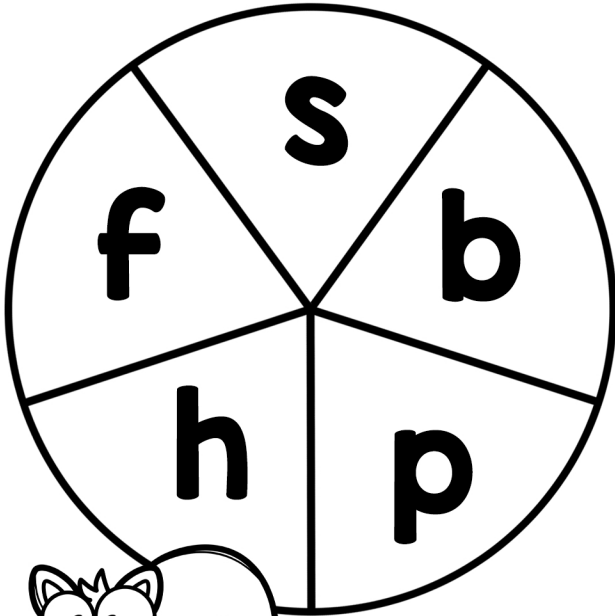

# SPIN & STAMP

C-V-C Short I

Spin once from each spinner. Combine the results and stamp the word below:

+

**REAL:**

**NONSENSE:**