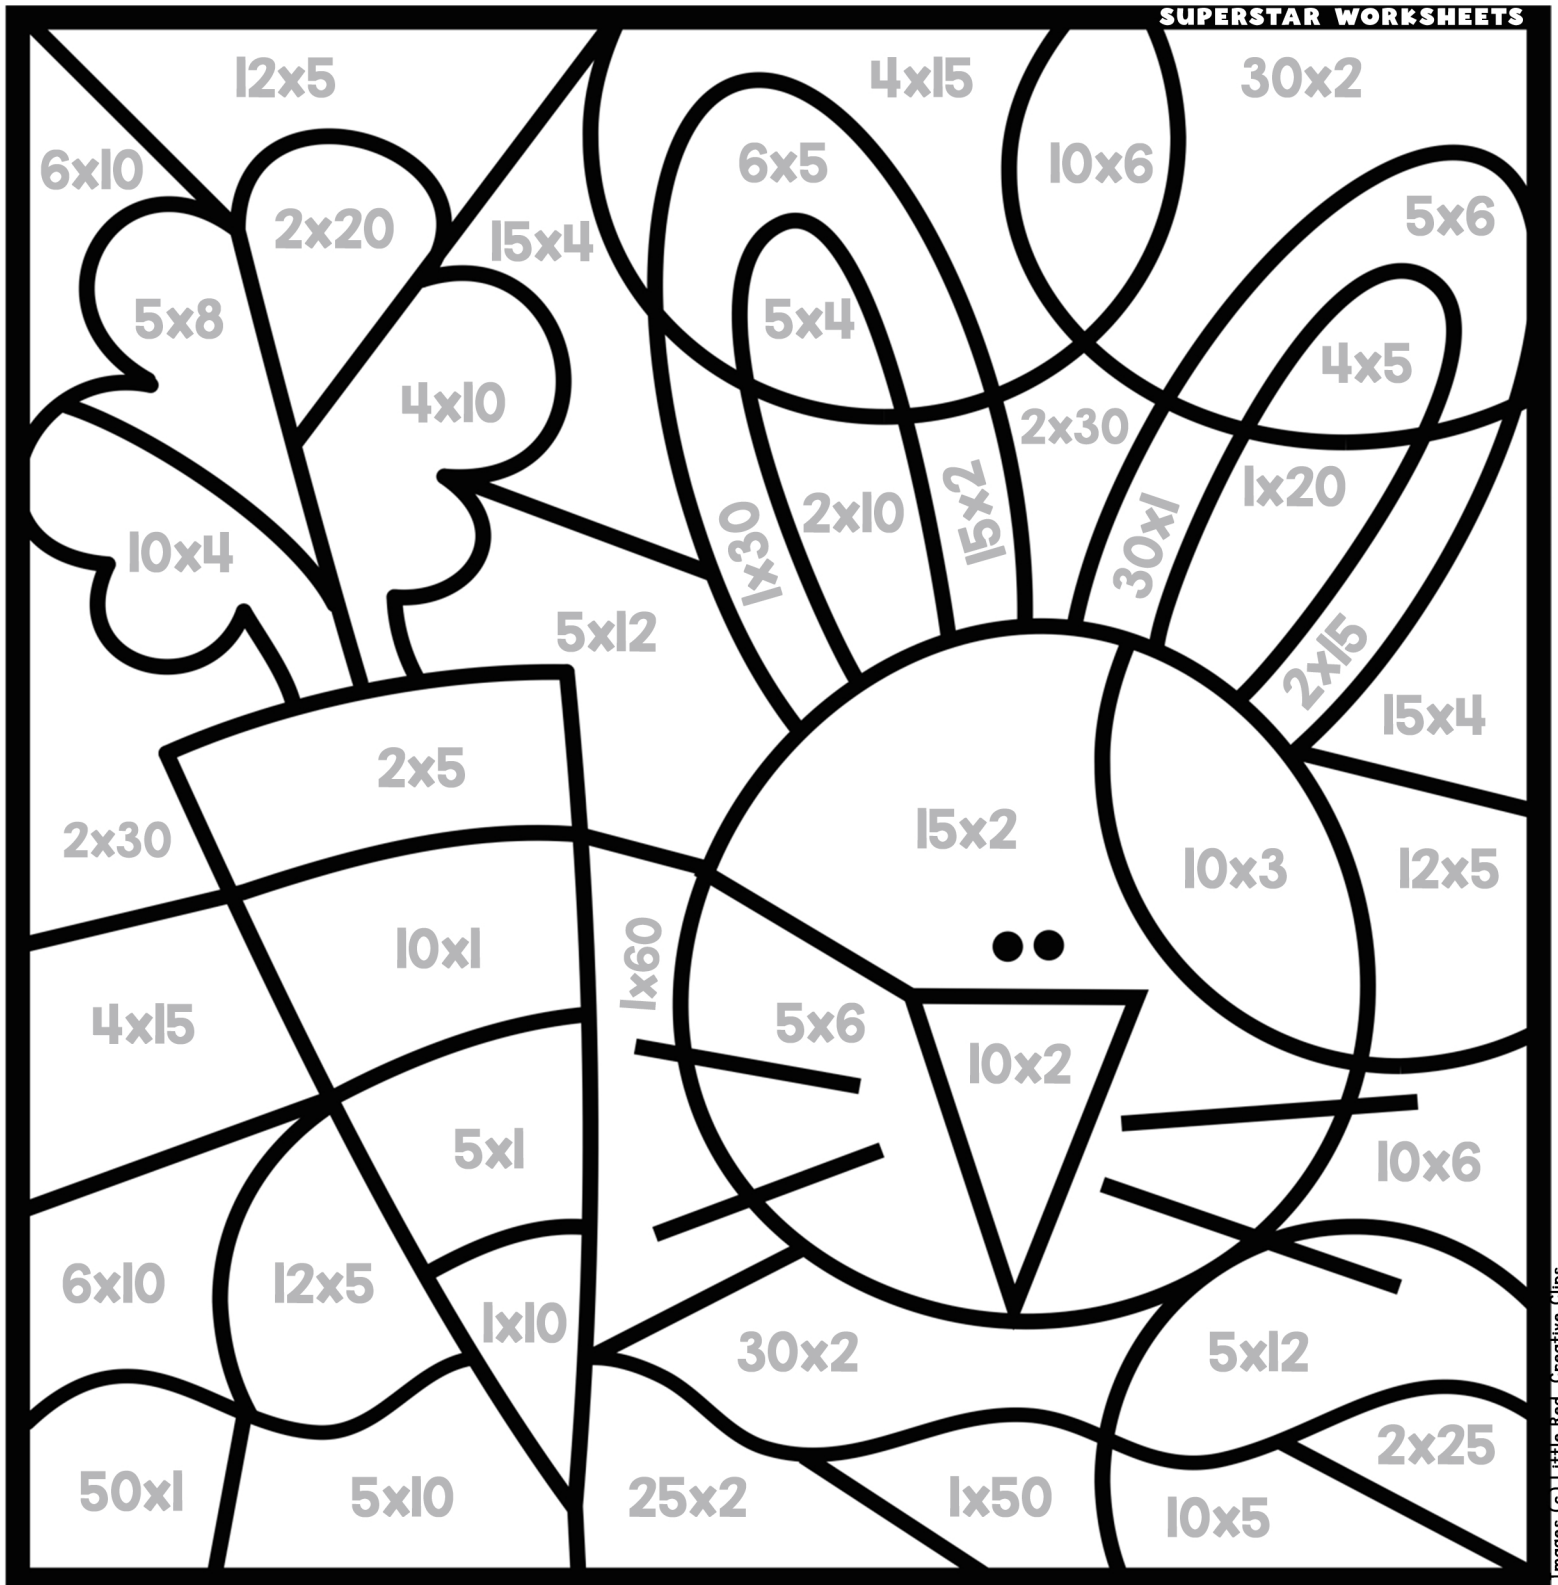

COLOR BY MULTIPLICATION

Follow the color guide to color the picture below.

10= orange

40= green

20= pink

50= purple

30= white

60= yellow

SUPERSTAR WORKSHEETS